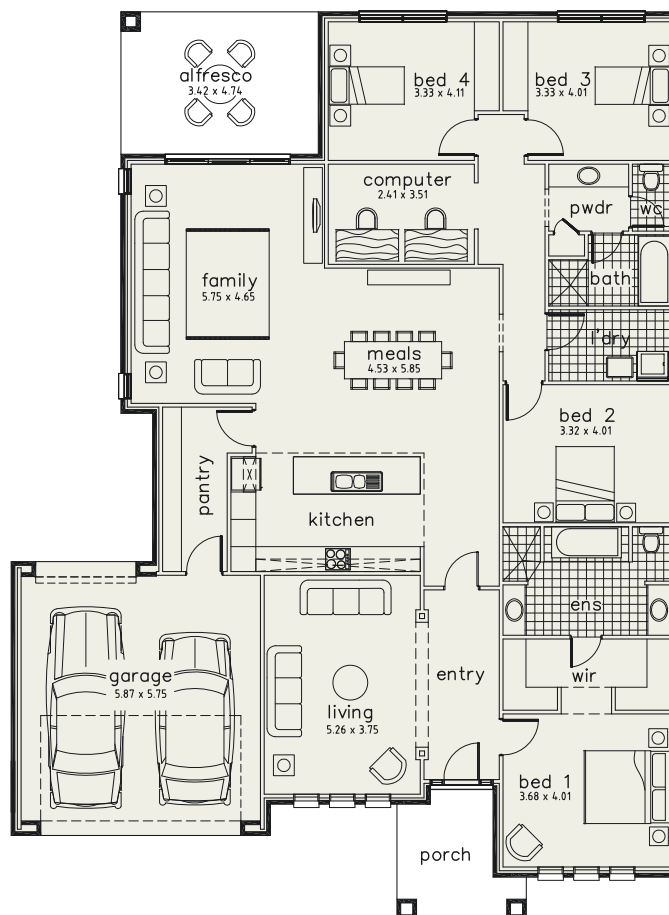

Wild Orchid

Traditional

Dechellis Homes have created the perfect blend of family living, style & individuality in the Wild Orchid design. From the stunning living areas to the personalized ensuite, the Wild Orchid is destined to become another Dechellis Homes classic.

Details

Living	225.10
Garage	38.94
Porch	7.68
Alfresco	16.20

Total 288.10m²

House Width	16.07
House Depth	21.79