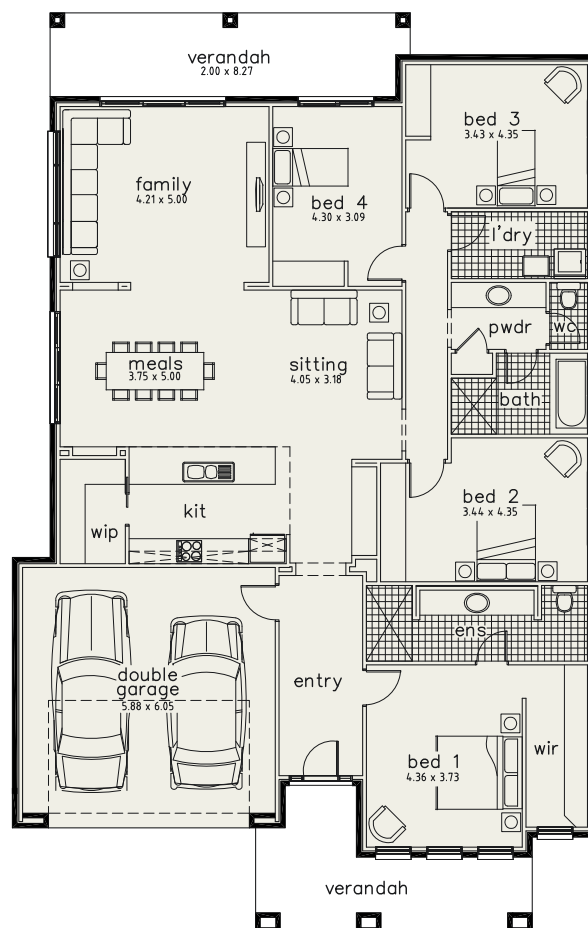

Rockford

Courtyard

Looking for the family home that fits today's courtyard allotments? The Rockford is that home, featuring four bedrooms & spacious living areas the Rockford is the family home for today's living at a value for money price. The Rockford suits an allotment 15 metres wide.

Details

Living	201.83
Garage	39.65
Verandah	15.32
Rear Verandah	16.89
Total	273.69m²
House Width	14.00
House Depth	22.00