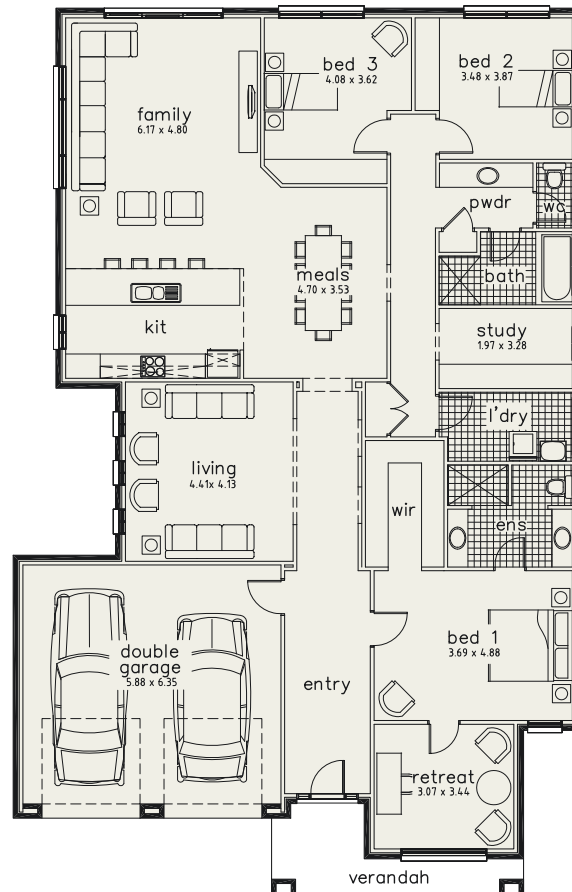

McLaren

Courtyard

The McLaren is a home designed for family living on today's smaller courtyard and traditional allotments. At Dechellis Homes we are creating practical and spacious homes that offer award winning finishes which we are becoming renowned for.

Details

Living	216.60
Garage	42.40
Verandah	8.95
Total	267.95m²
House Width	14.00
House Depth	21.90