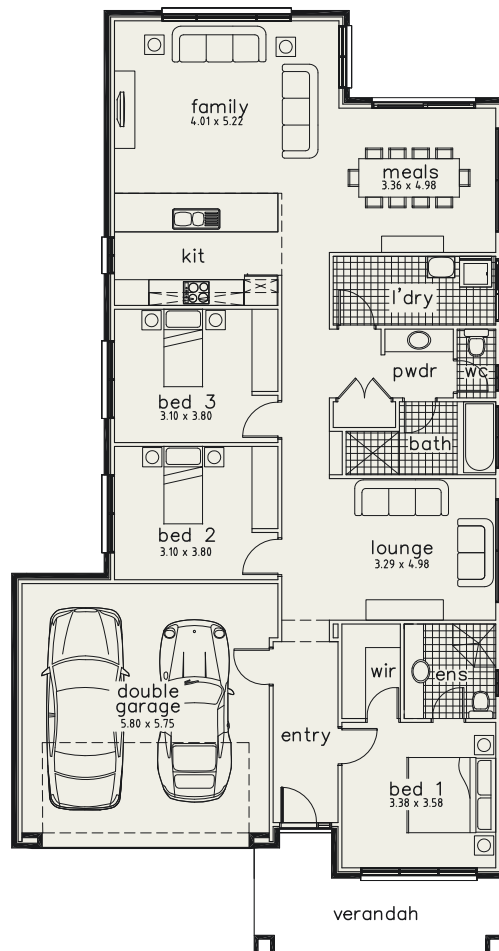

Flinders

Courtyard

The Flinders offers a modern and comfortable home for today's young couple, right up to the not so young. The sweeping front verandah greets you to this spacious courtyard home consisting of three bedrooms and two living areas. The Flinders ideally suits a 12.5 metre wide allotment.

Details	
Living	153.20
Garage	37.69
Verandah	12.23
Total	203.12m²
House Width	11.50
House Depth	21.98