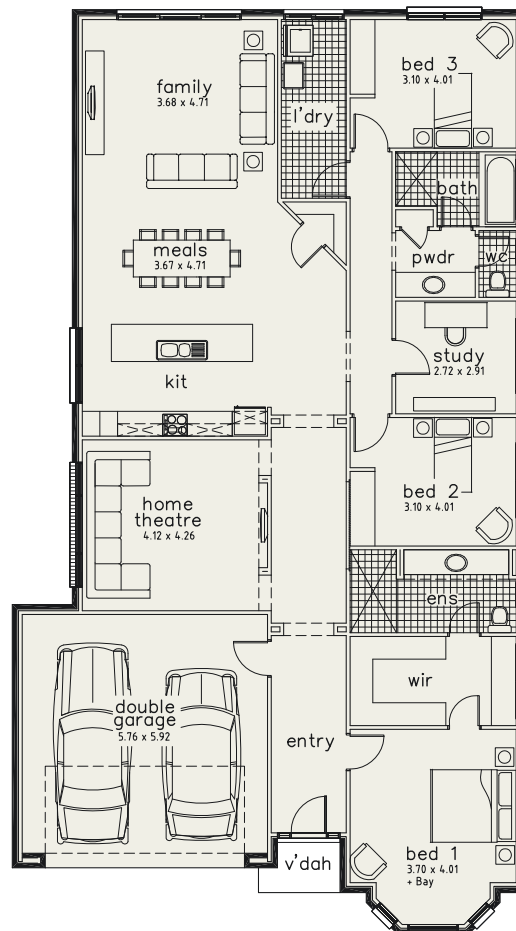

# Blackwood

Courtyard

The stunning Blackwood is brimming with old world charm, while offering the best of today's design features. All three bedrooms come complete with robes. The master bedroom also features a stunning ensuite. This wonderful design is complemented by large living areas, galley kitchen, study & home theatre. The Blackwood is ideally suited for blocks of 13.5 metres plus.

#### Details

Living	202.20
Garage	39.13
Verandah	2.36
<b>Total</b>	<b>243.69m<sup>2</sup></b>
House Width	12.40
House Depth	22.31