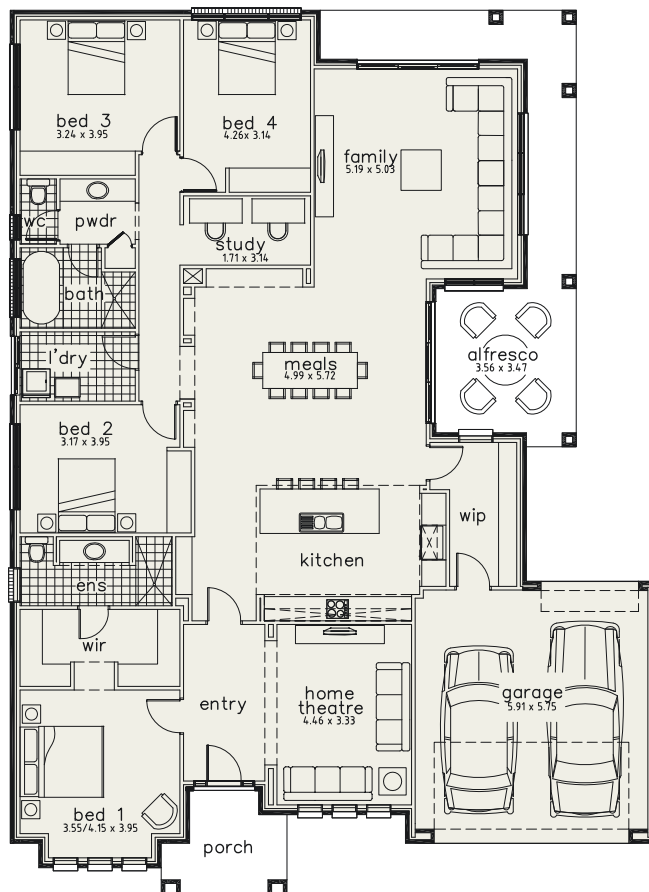

Sorrento Mk2

Traditional

With a high level of inclusions, plenty of light and space and seamless integration between indoor and outdoor entertaining, Sorrento Mk2 offers contemporary living well above the industry standard. From privacy and intimacy in the home theatre, four double bedrooms and study nook to the generous, well planned open living and entertaining space, with a fabulous kitchen, this home is sure to please.

Details

Living	228.32
Garage	38.40
Alfresco	27.30
Porch	6.98

Total 301.00m²

House Width	16.00
House Depth	21.96