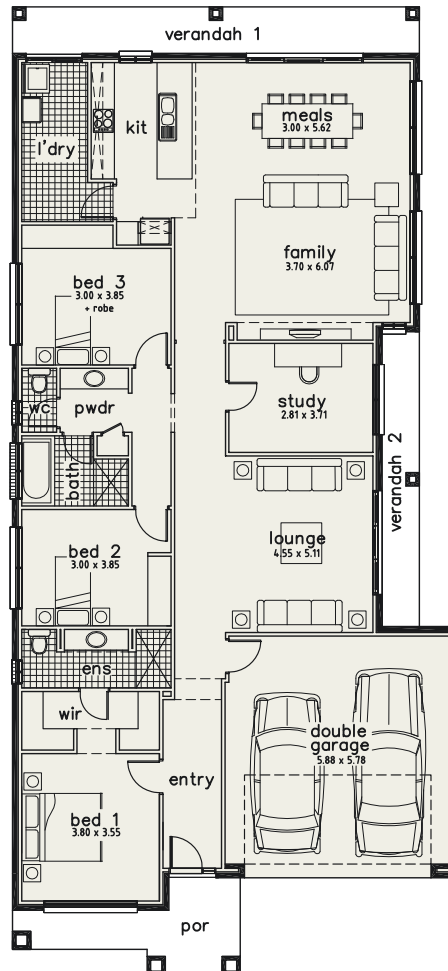

# Frome

Courtyard

A perfect blend of contemporary and traditional make the Frome a home for today's modern lifestyle. This deceptively spacious home features three generous sized bedrooms, separate meals/family room plus a lounge cleverly divided by a central study. All of this seamlessly comes together in a home specifically designed for a 12.5 metre wide allotment.

### Details

Living	187.53
Garage	38.01
Porch	9.03
Verandah 1	12.59
Verandah 2	7.30
<b>Total</b>	<b>254.46m<sup>2</sup></b>
House Width	11.50
House Depth	24.95